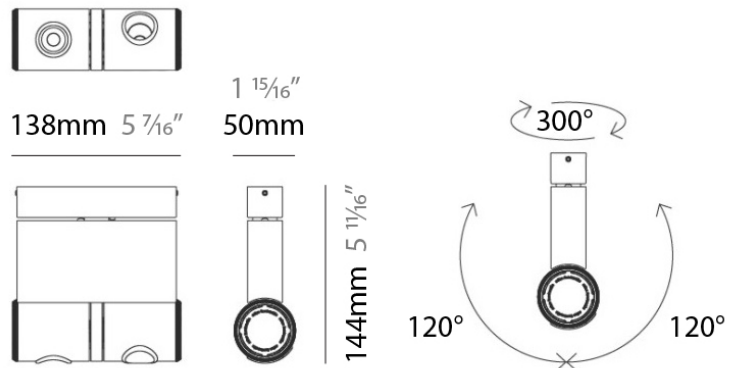

ROBOTIC SURFACE

D92166

PROJECT	
TYPE	
NOTES	
QUANTITY	
DATE	

GENERAL

Series: Robotic
Brand: Milan
Division: Design
Mounting Type: Surface
Mounting Location: Ceiling
Subcategory: Spots

PHYSICAL

Shape: Rectangle
Diameter (mm): 60
Diameter (in): 2 3/8
Length (mm): 138
Length (in): 5 7/16
Width (mm): 80
Width (in): 3 1/8
Height (mm): 144
Height (in): 5 11/16
Light Distribution: Adjustable / Direct
Weight (kg): 1.8
Weight (lbs): 4
Fixture Finish: WHI
Fixture Material: Metal

ELECTRICAL

Number of Lamps: 2
Lamp Type: LED
Total Output Wattage (W): 13.2
Max. Wattage Per Lamp (W): 6.6
Dimming: Non-Dimmable
Driver Included: Yes
Driver Location: External
Driver Type: Constant Current
Driver Class: Class 2
Input Voltage (V): 120
Lamp Voltage (V): 120
Constant Current (mA): 2 x 175
Upon Request: Dimmable option available with remote driver upon request

LED

Number of LEDs: 2
Color Temperature (°K): 2700
Max. Delivered Lumen (lm): 2 x 431.54
Nominal Lumen (lm): 2 x 800
CRI: >80 CRI

OPTICAL

Adjustability: Tilting and rotating

RATINGS AND CERTIFICATIONS

Certified By: CSA Certified to UL and CSA Standards
IP rating: IP20